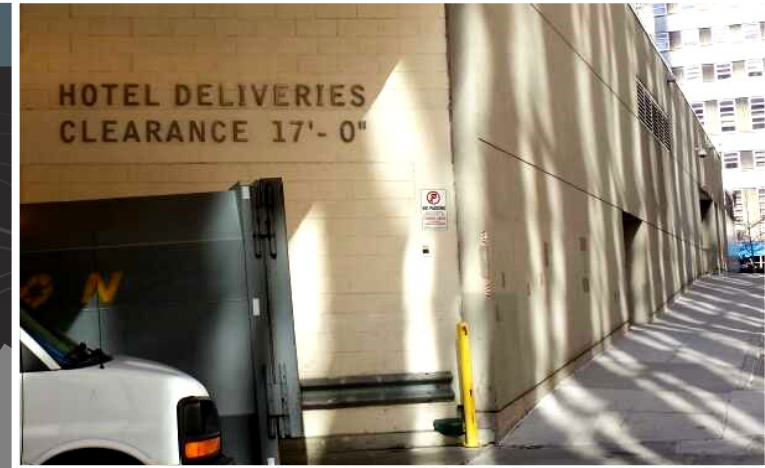

Loading Dock

The loading dock is located behind the hotel between Johnson and Willoughby Street with access available 24/7. Please use the below address as a reference to locate the dock.

340 Jay Street

Loading Dock: 6'8" W x 17' H

333 Adams Street, Brooklyn, NY 11201

718-246-7000

Freight Elevator

Freight Elevator Dimensions:

Height Inside: 102"

Width Inside: 92.5"

Doors to Enter/Exit Freight Elevator: